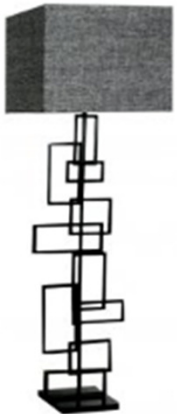

1 bedroom plus Study Leather Furniture Package

www.spacesplaces.com.au

Entrance

Hand Carved Wall Art Panel
(Dim: W83.5cmxD5cmxH163cm)

Designing Spaces and Places "Function - Form - Lifestyle"
1/1 Kortum Drive Burleigh Queensland 4220
1300 781 903 - www.spacesplaces.com.au

Living Area

- 1 x Verona white 2.5 Seater Full leather sofa 1900
- 1 x Elle woven black or white leather occasional chair with stainless steel frame
- 1 x Elle round coffee table with white top & Stainless steel frame
- 1 x Elle round side table with stainless steel frame
- 1 x New York entertainment unit 1500 in walnut finish
- 1 x Artwork Canvas
- 1 x Décor Item
- 1 x Studio tripod table lamp
- 4 x Cushions
- 1 x Rug
- 1 x Floor Lamp